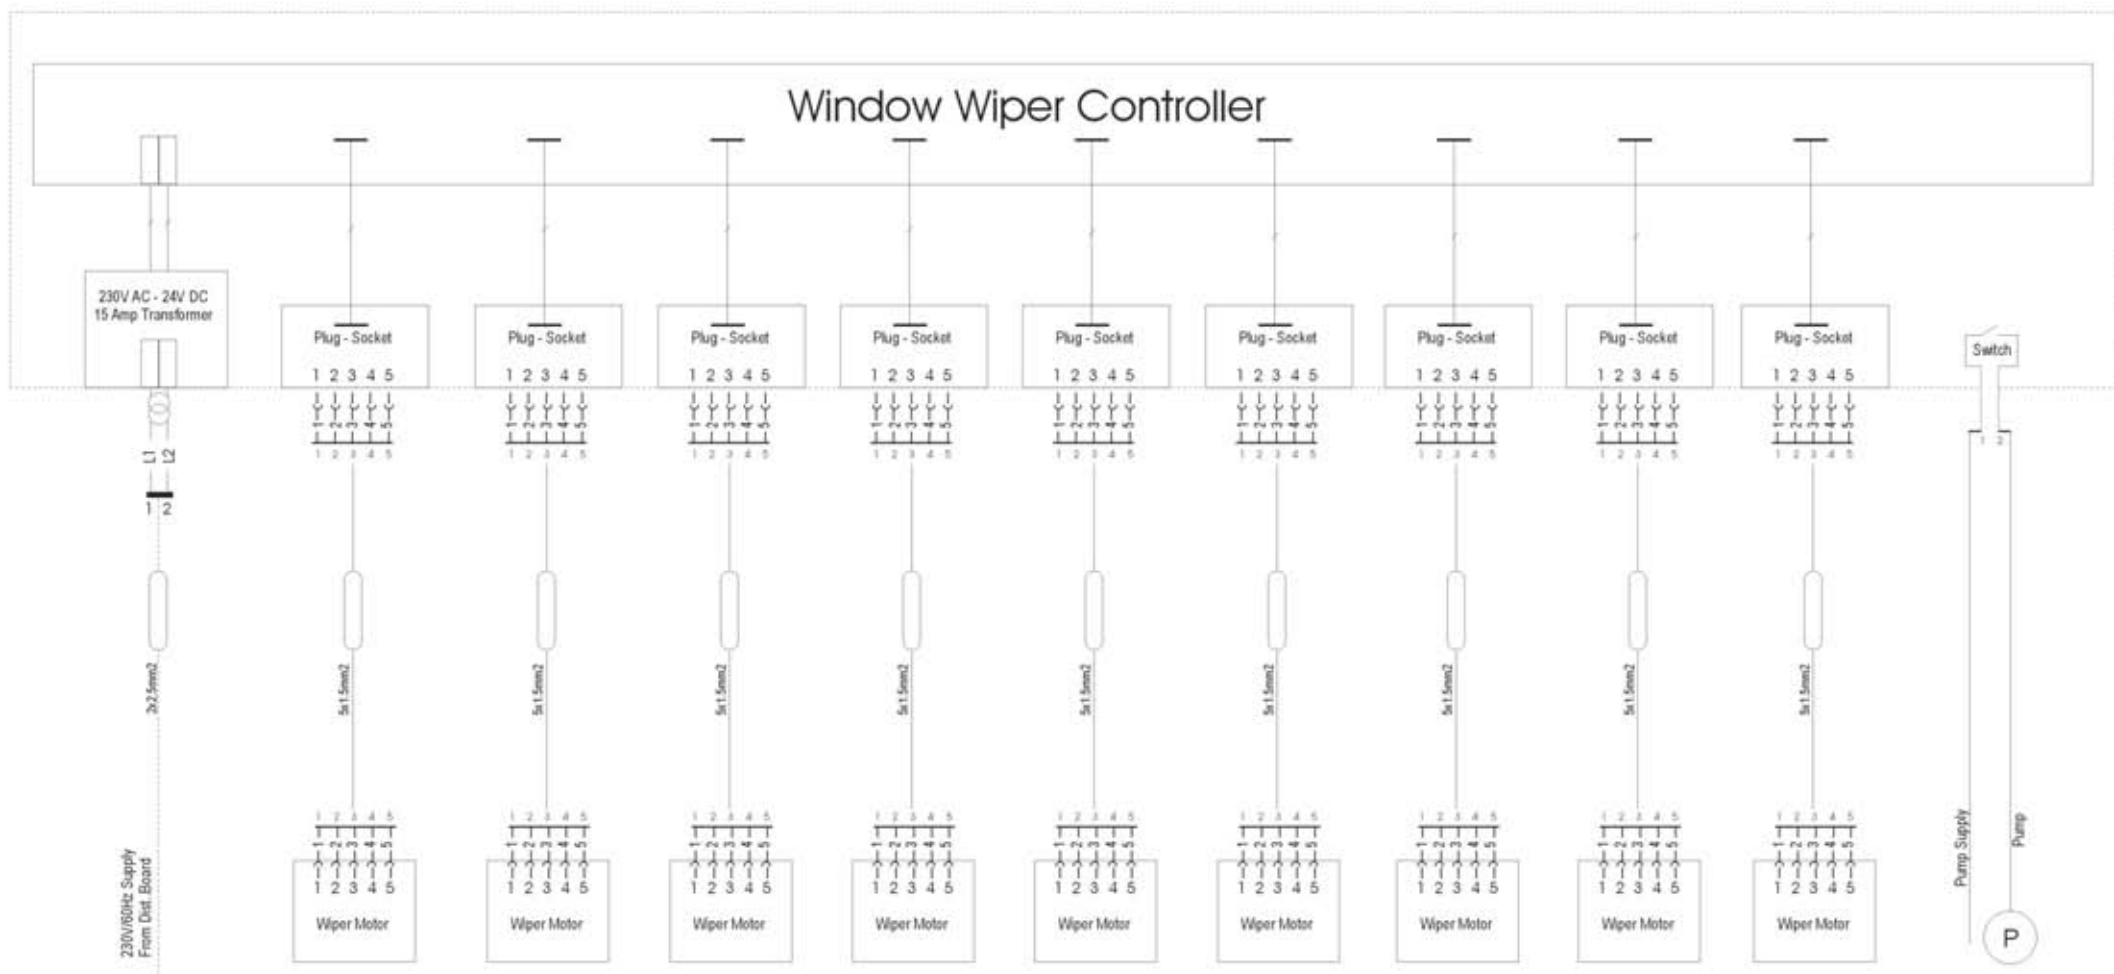

Window Wiper Controller

Window Wiper Control-Bridge Console
 Drawing Group 9 Wiring Diagram 24VDC
 Date 02-08-2007